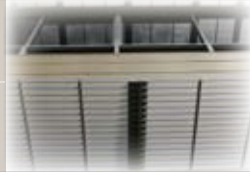

Products

V1000

ALUMINIUM SHUTTER | LOUVRE | VENETIAN SYSTEMS

Louvre Solutions for all seasons

**Vollay™ V1000 Suite
Mono-Skinned Louvre Systems
50mm Blade - Tube System (TS)**

Project

Apartments.

Location

Little Bay Sydney NSW

Product

50mm Fixed Aluminium Flat Blade
for screening and privacy.

Metallic Silver Powder Coat finish
to 60microns - AS3715-2002

Contact

Brent Parkes

M. 0433 164 194

E. bp@montage.com.au