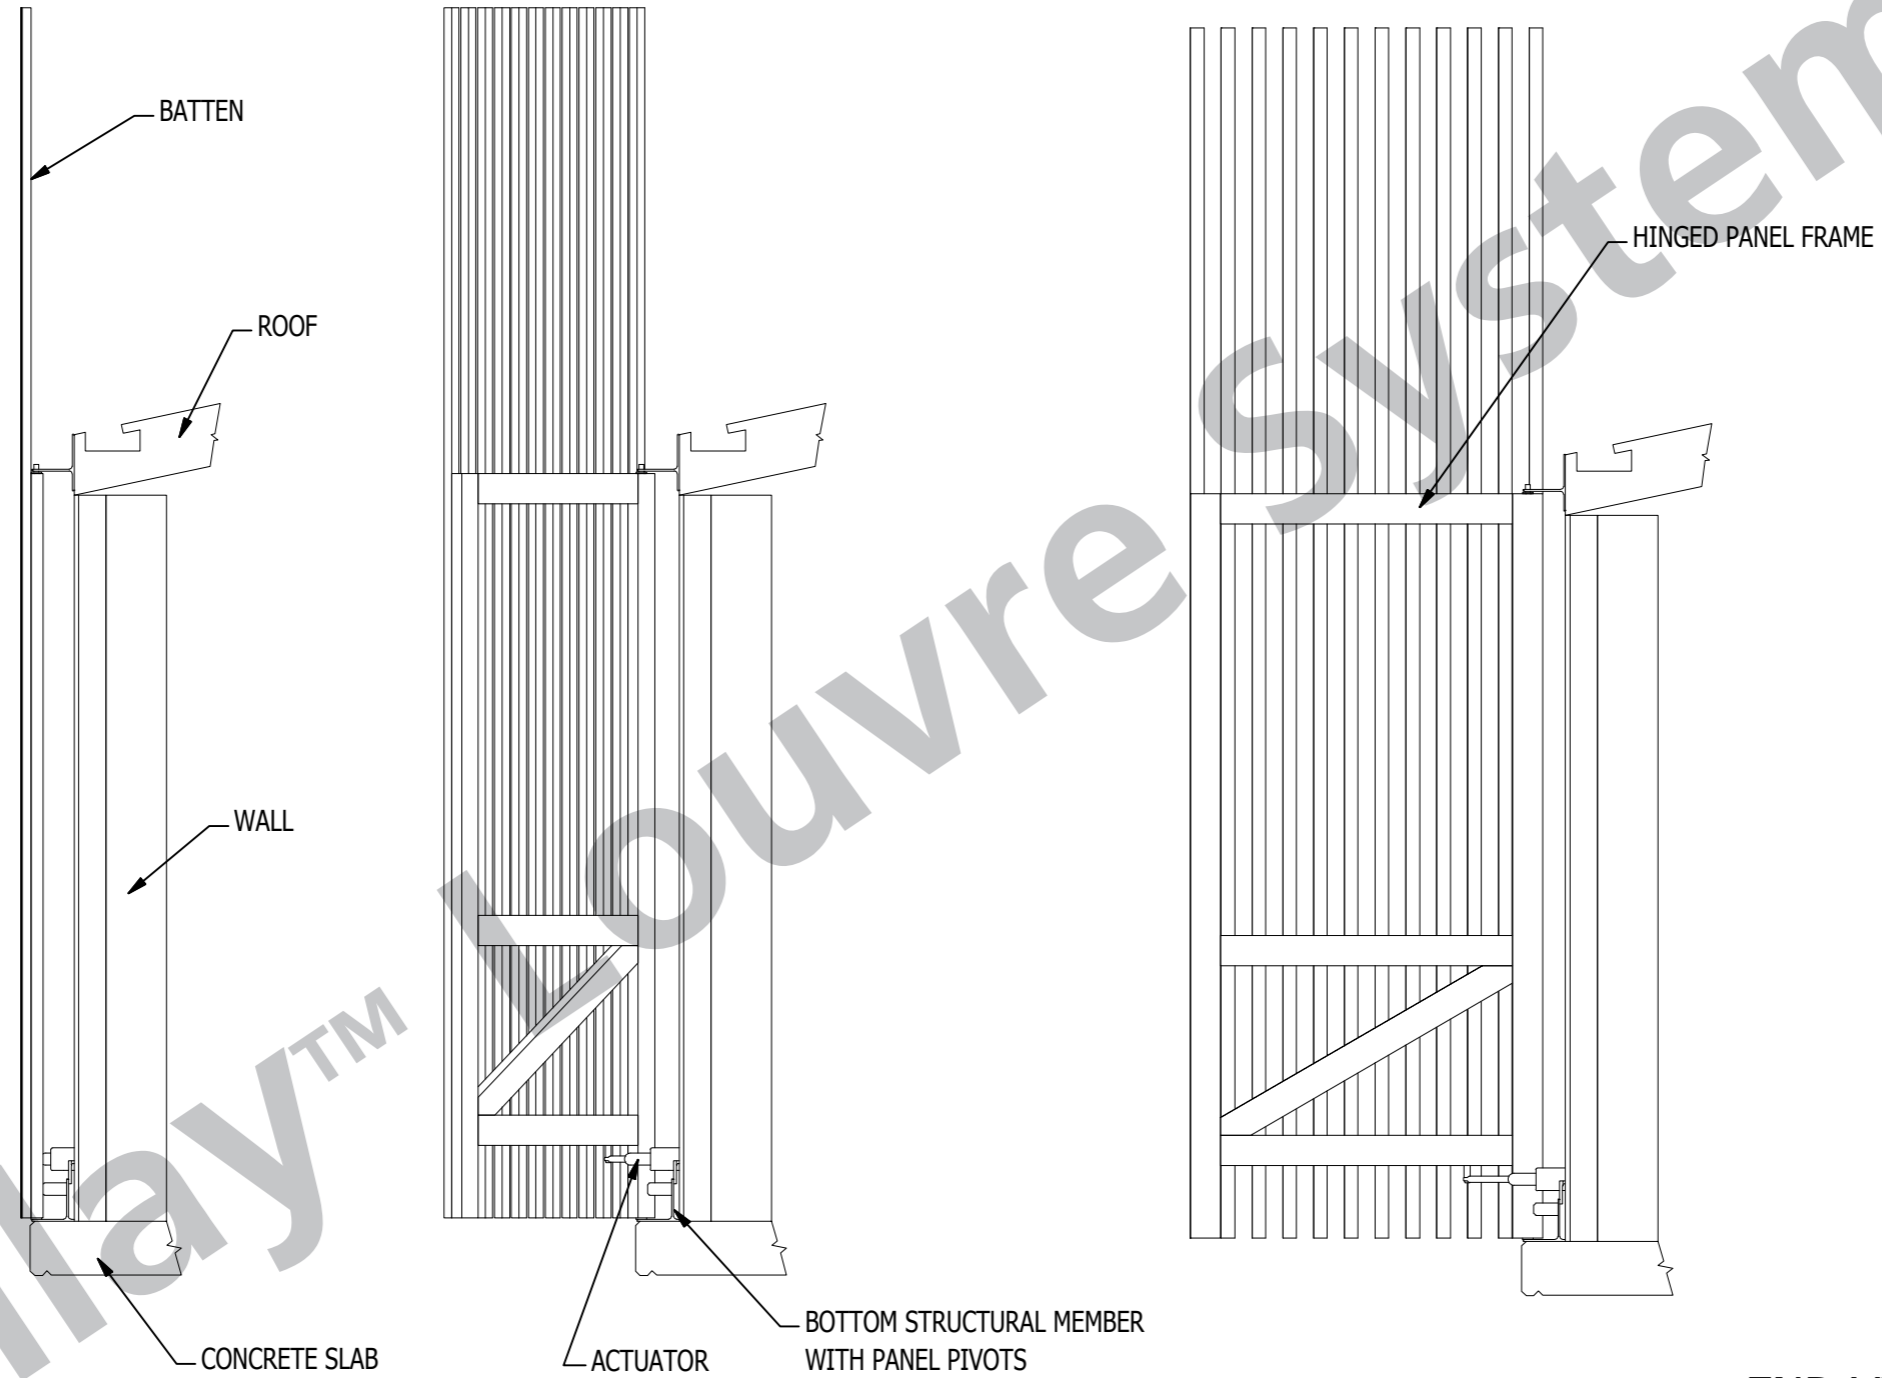

Perimeter =
Area =

Material =
Temper =

Mass =

END VIEWS
SHOWING PANELS IN
VARIOUS POSITIONS

Description V6000 TRI - PANEL SCREENS - ACTUATOR OPERATED

Job COMMERCIAL

Date Drawn 05-02-09

Drawn By JW / MPJ

Scale

Part Number VARIOUS

Drawing Number TPS M/4