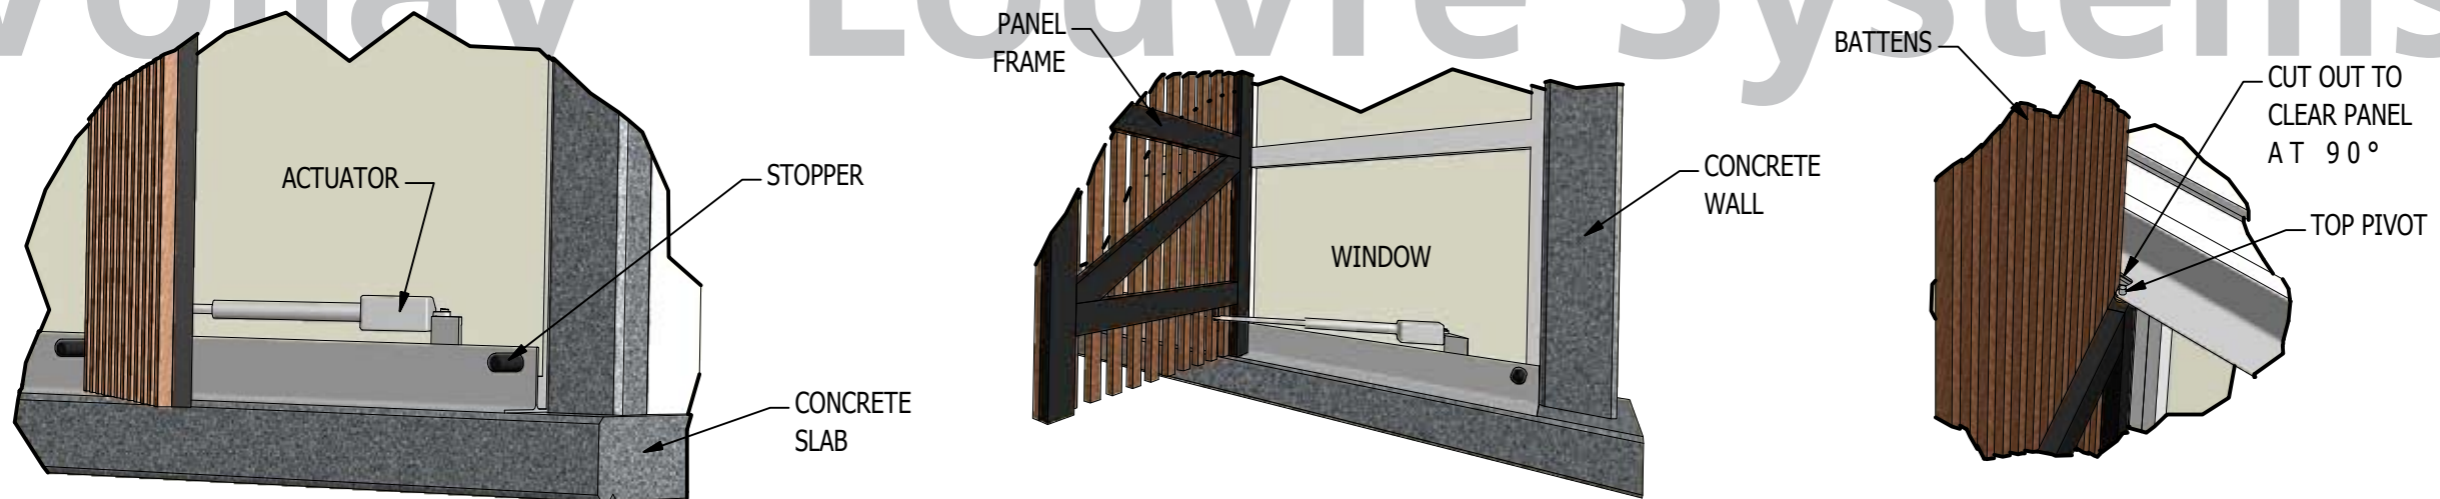

Perimeter =
Area =

Material =
Temper =

Mass =

Volla™ Louvre Systems

Description V6000 TRI - PANEL SCREENS - ACTUATOR OPERATED

Job COMMERCIAL

Date Drawn 05-02-09

Drawn By JW / MPJ

Scale

Part Number VARIOUS

Drawing Number TPS M/5