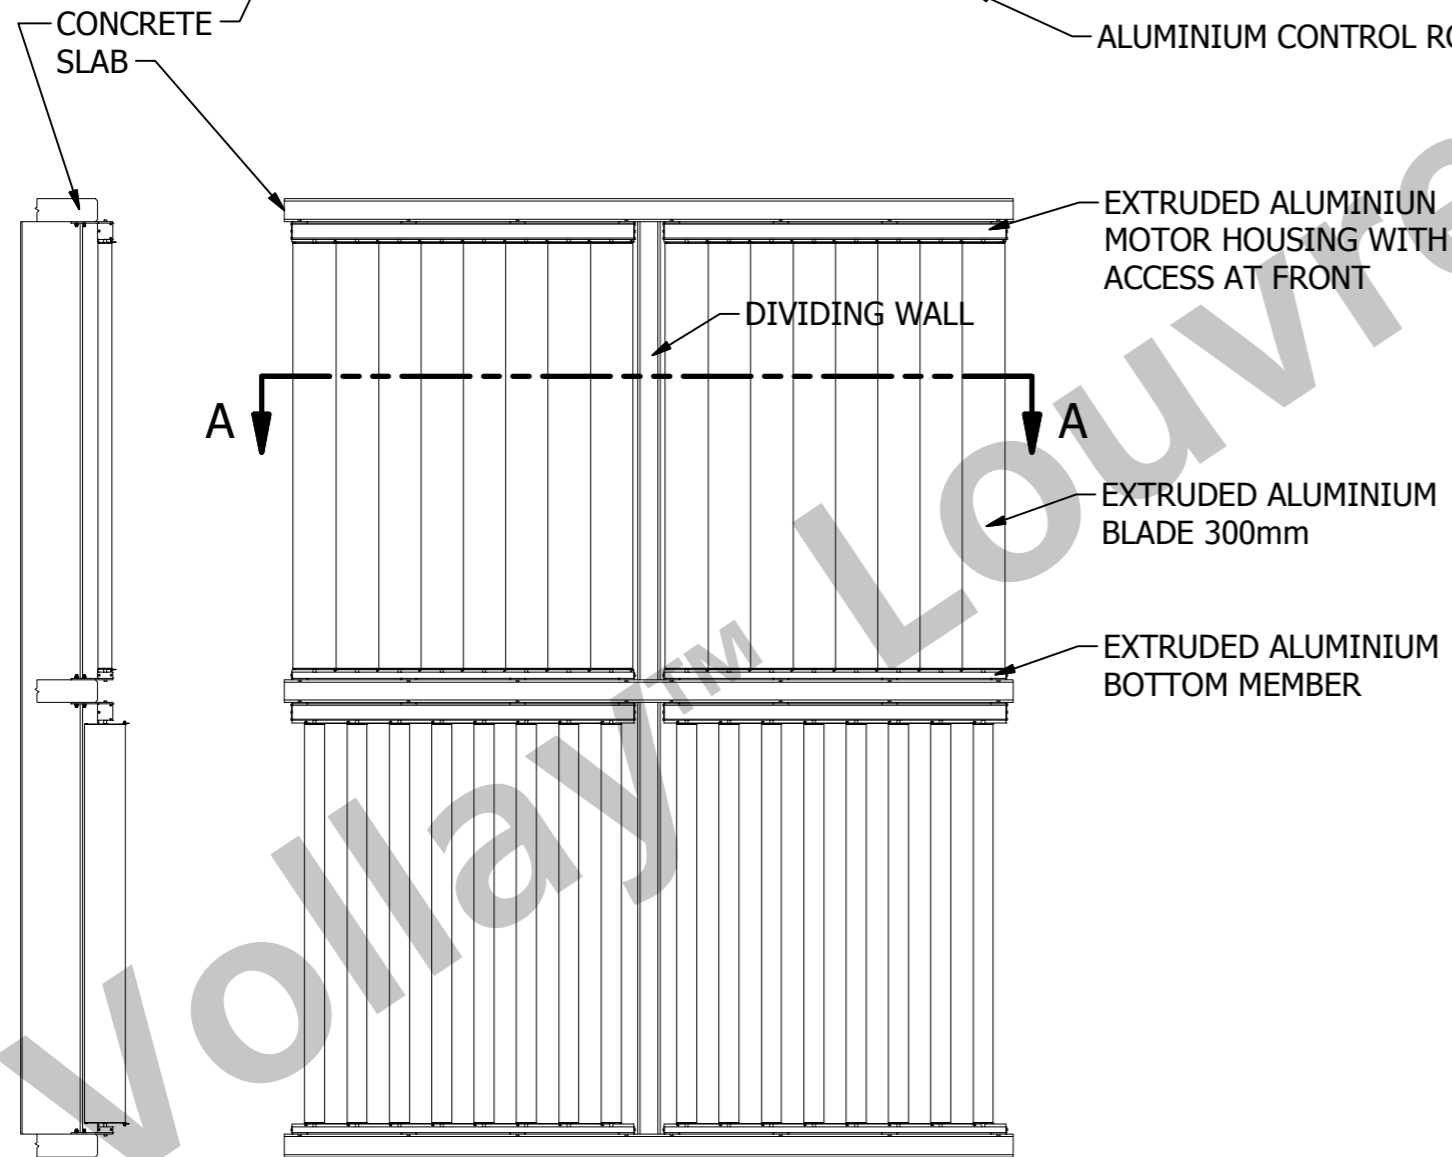

Perimeter =
Area =

Material =
Temper =

Mass =

Description V9000 300MM BLADE MOTORISED

Job COMMERCIAL

Date Drawn 18-12-08

Part Number VARIOUS

Drawn By JW / MPJ

Drawing Number MP/1

Scale