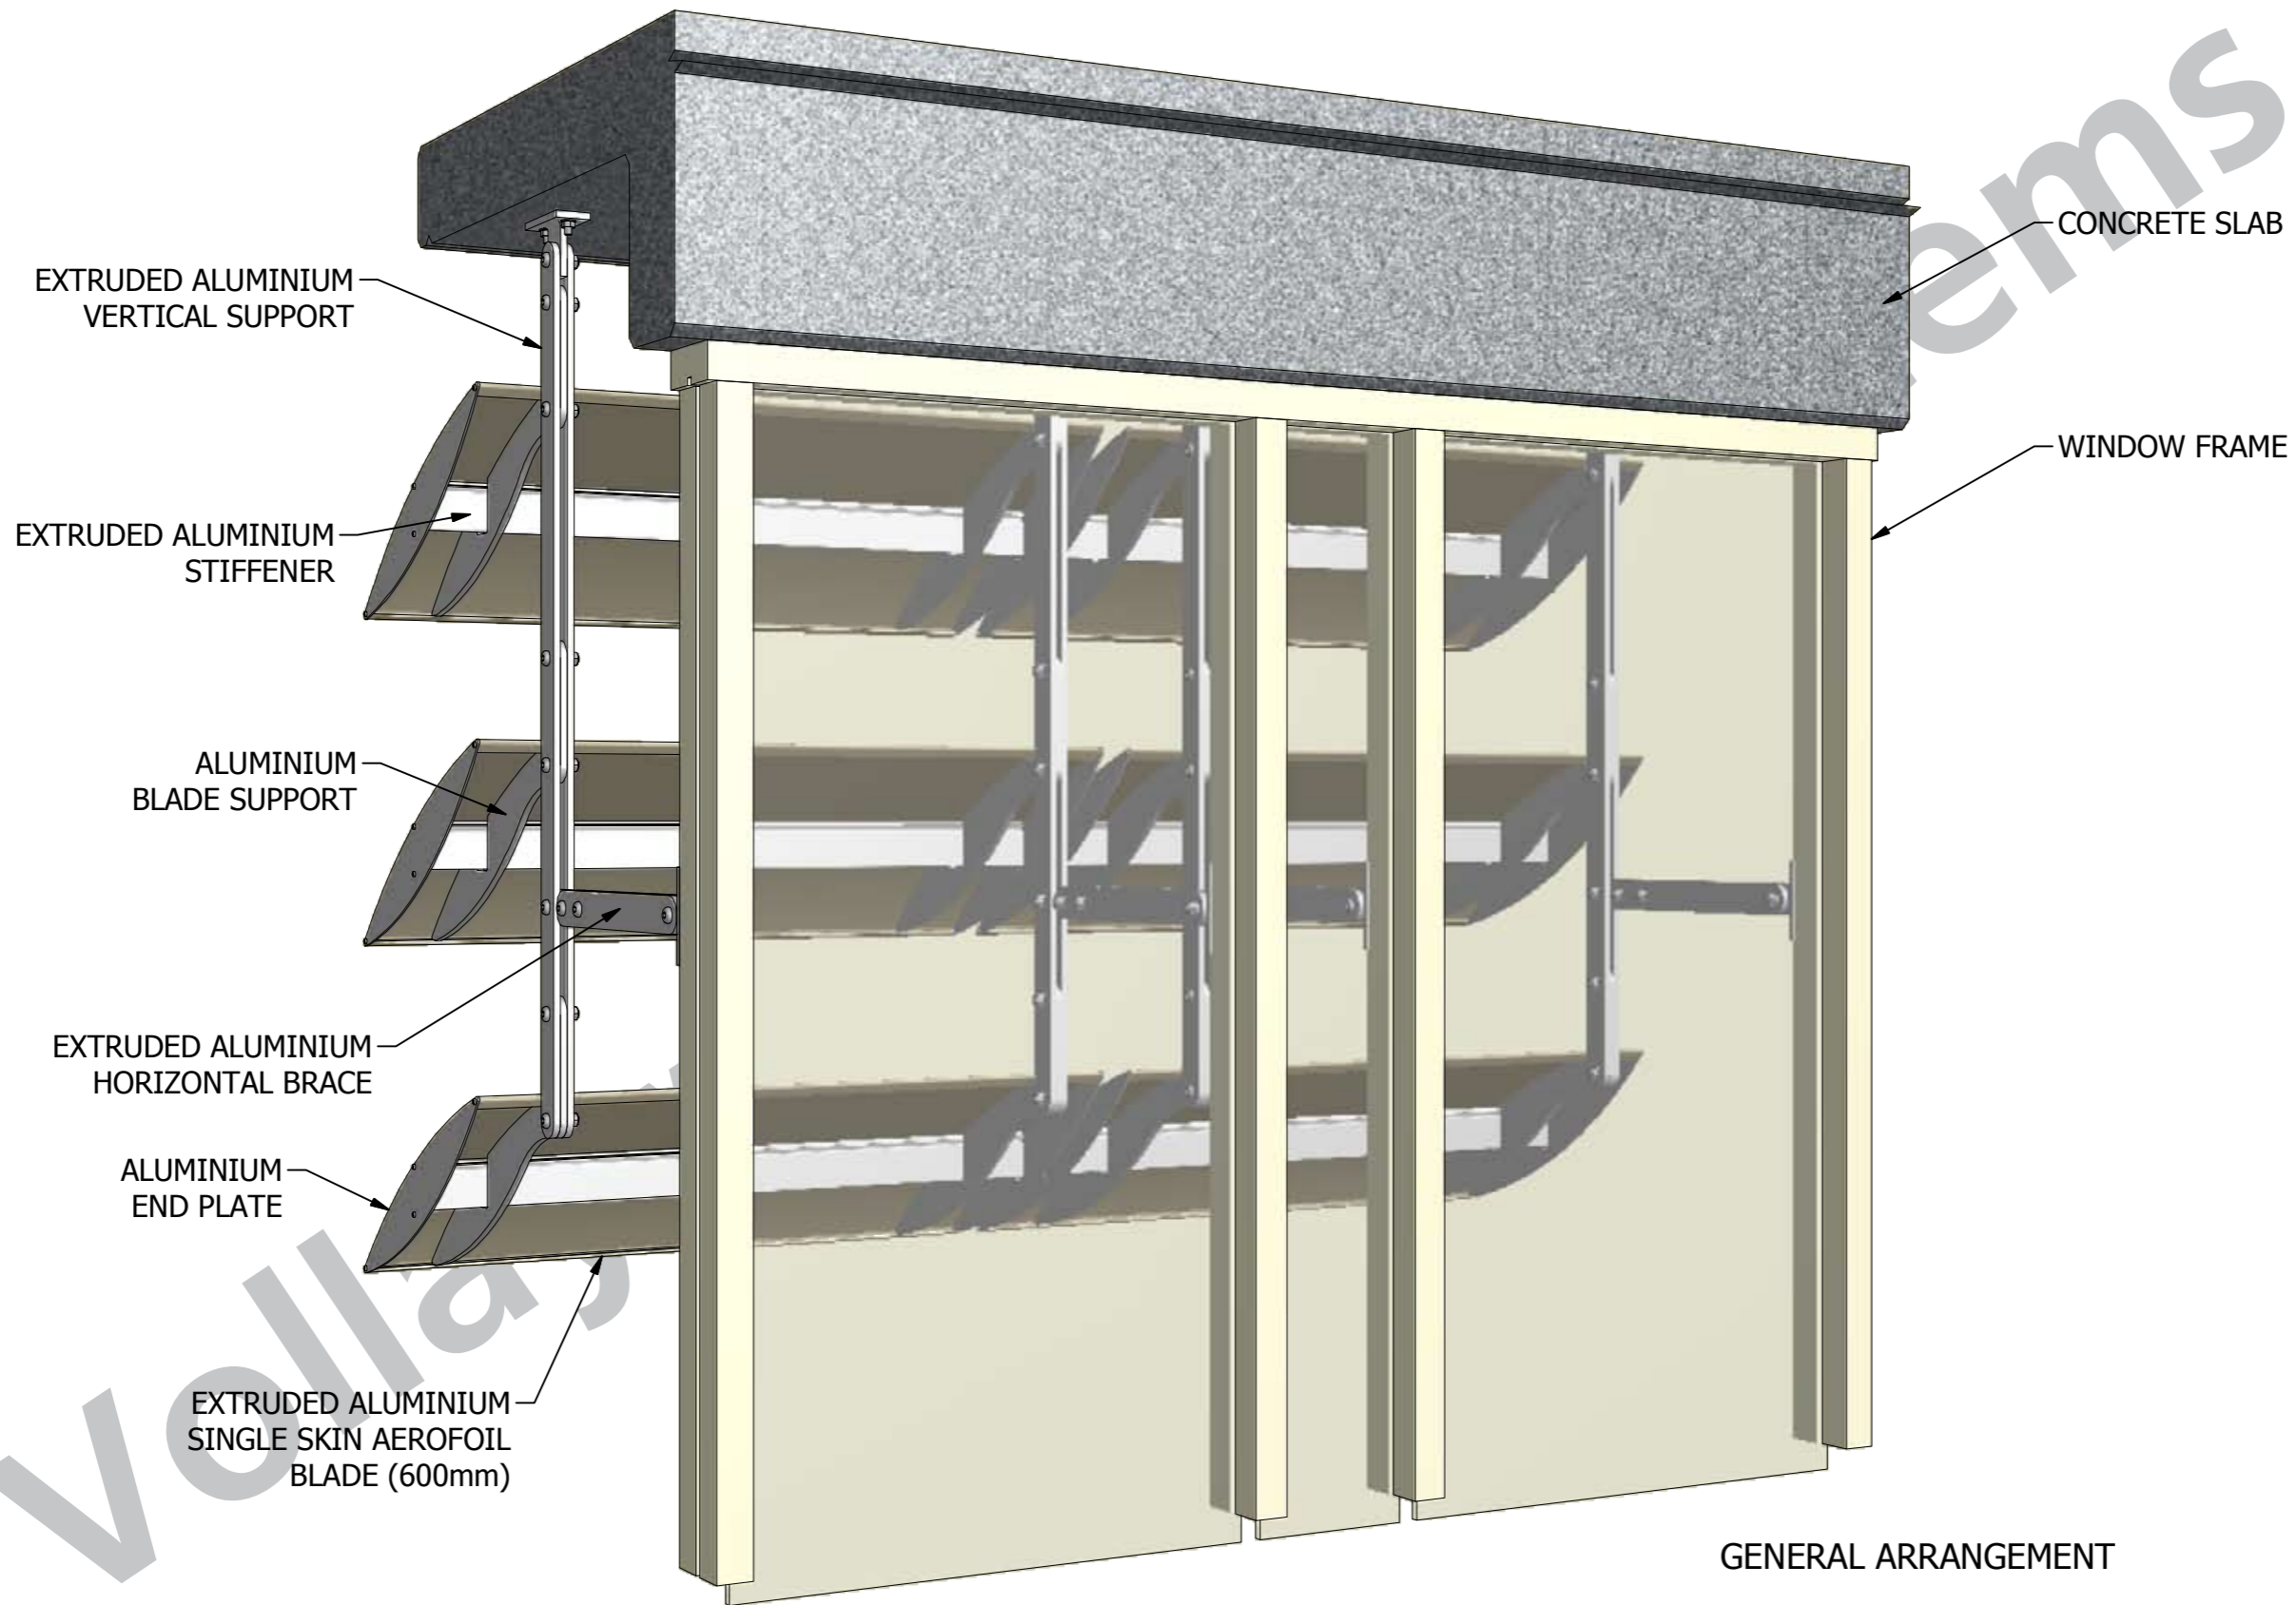

Perimeter =
Area =

Material =
Temper =

Mass =

GENERAL ARRANGEMENT

Description V9000 600MM MONO-SKINNED BLADE - FIXED

Job COMMERCIAL

Date Drawn 12-12-08

Part Number VARIOUS

Drawn By JW / MPJ

Scale

Drawing Number SSF1/1