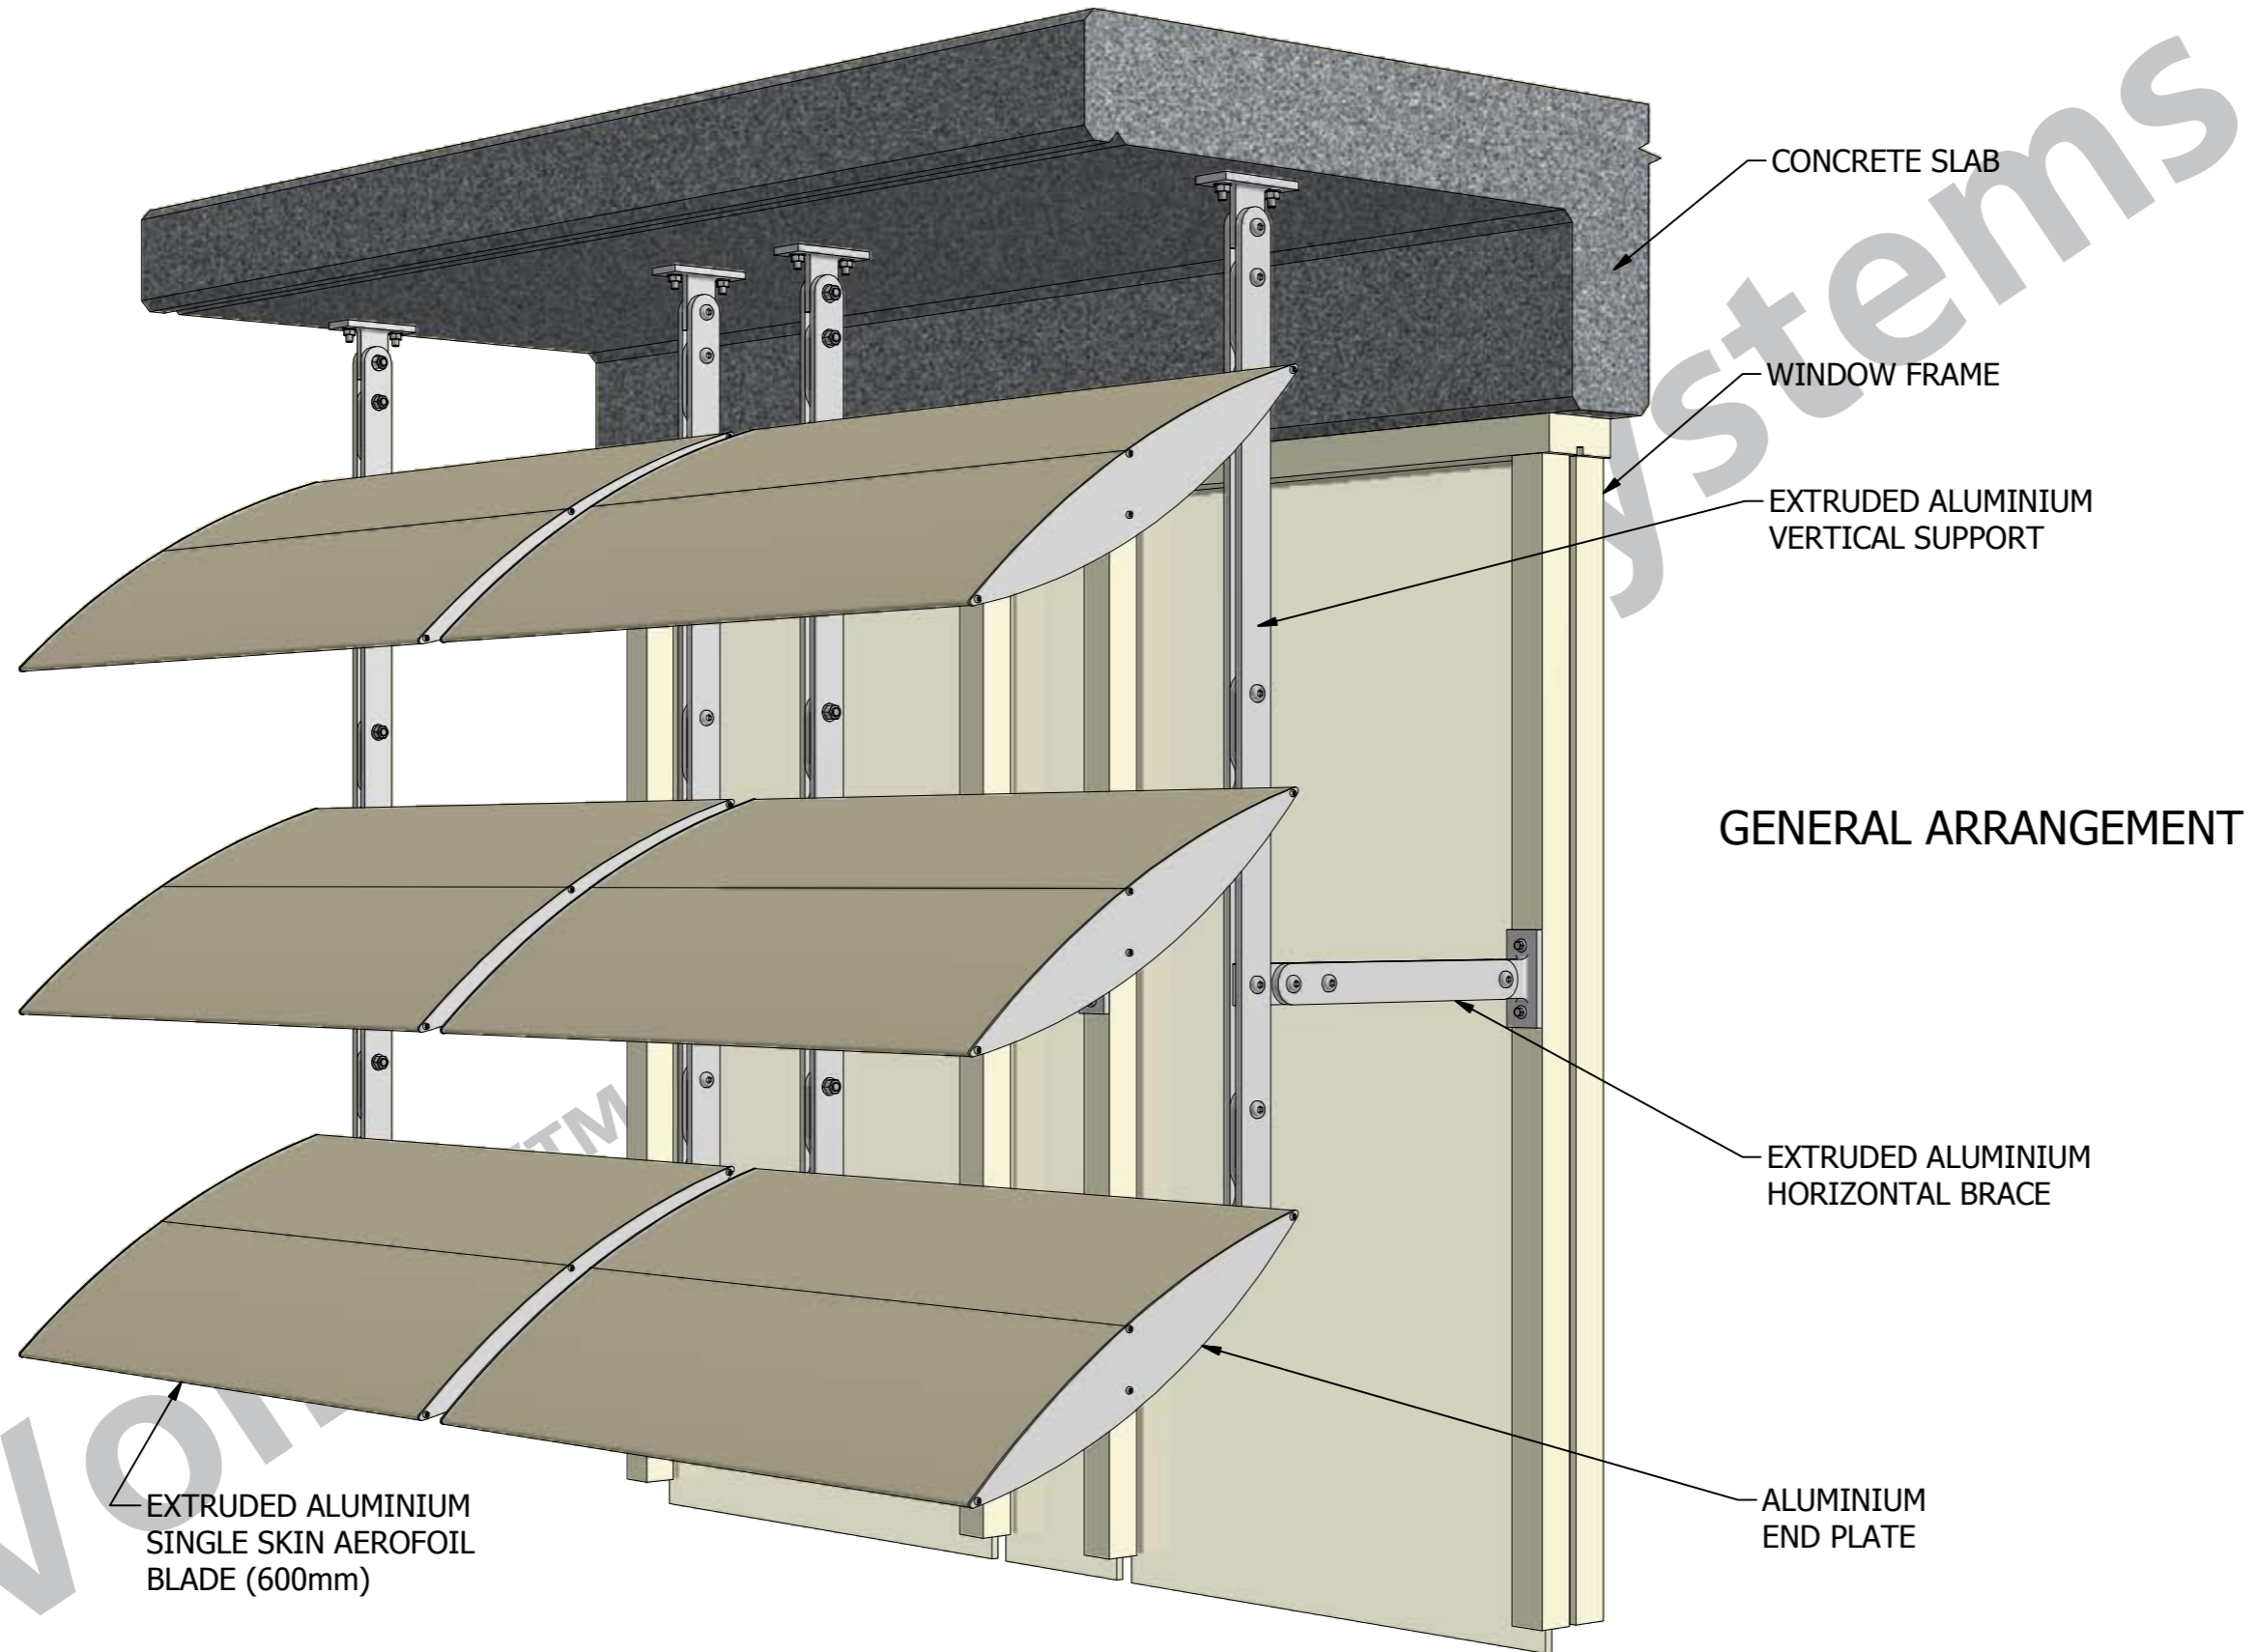

Perimeter =
Area =

Material =
Temper =

Mass =

Description V9000 600MM MONO-SKINNED BLADE - FIXED

Job COMMERCIAL

Date Drawn 12-12-08

Part Number VARIOUS

Drawn By JW / MPJ

Scale

Drawing Number SSF1/3