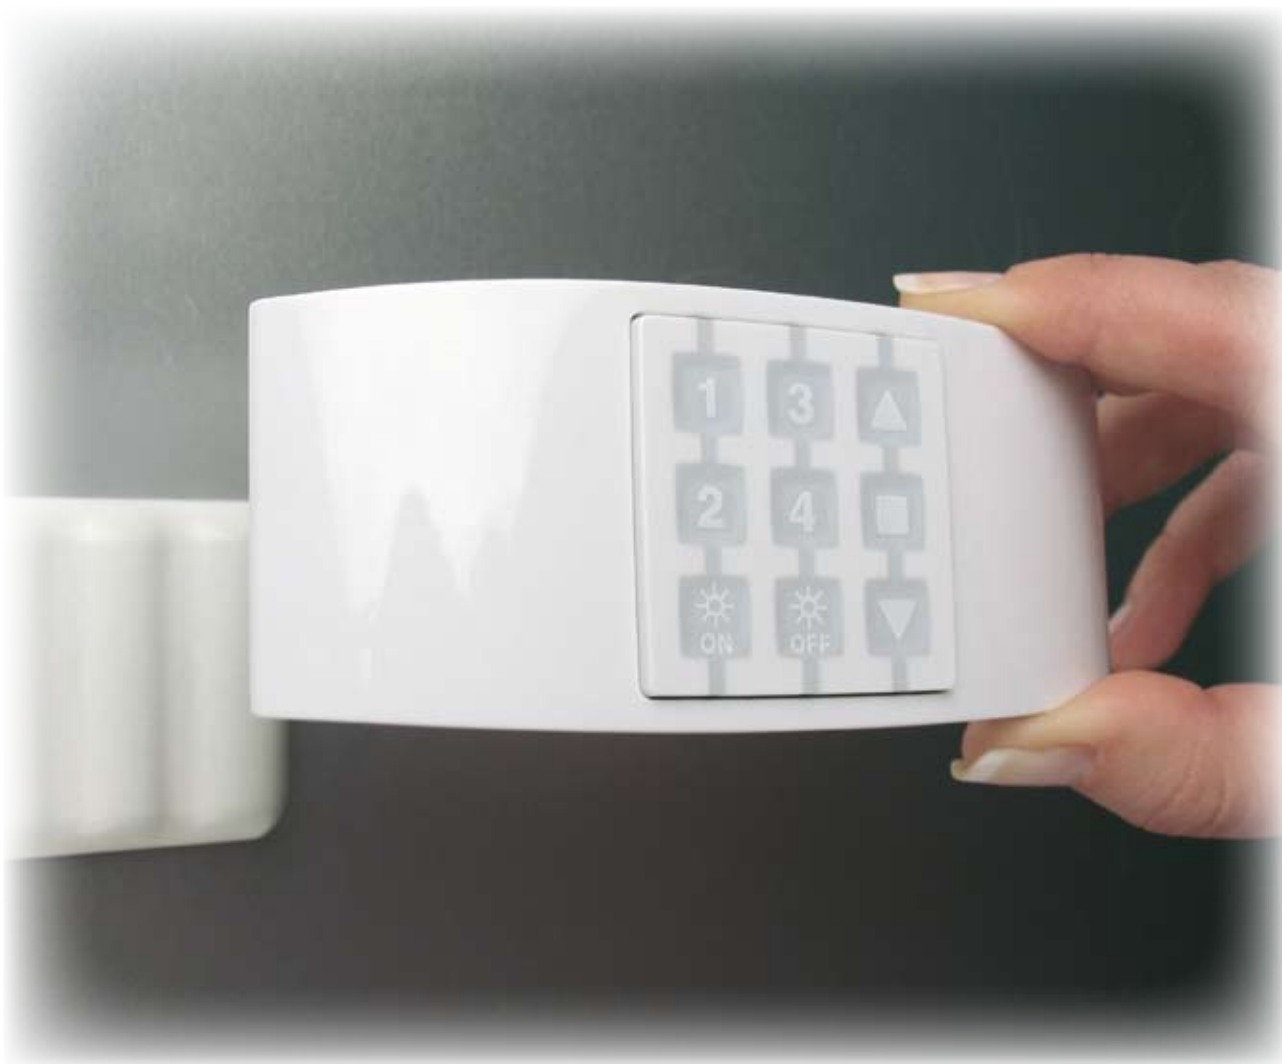

Products

V6000

ALUMINIUM SHUTTER | LOUVRE | VENETIAN SYSTEMS

Louvre Solutions for all Seasons

Vollay™ V6000 Automation and Motorisation

Product

Vollay™ offer a range of high quality Remote Controls including this lift-off, wall mounted model. Vollay™ means convenience.